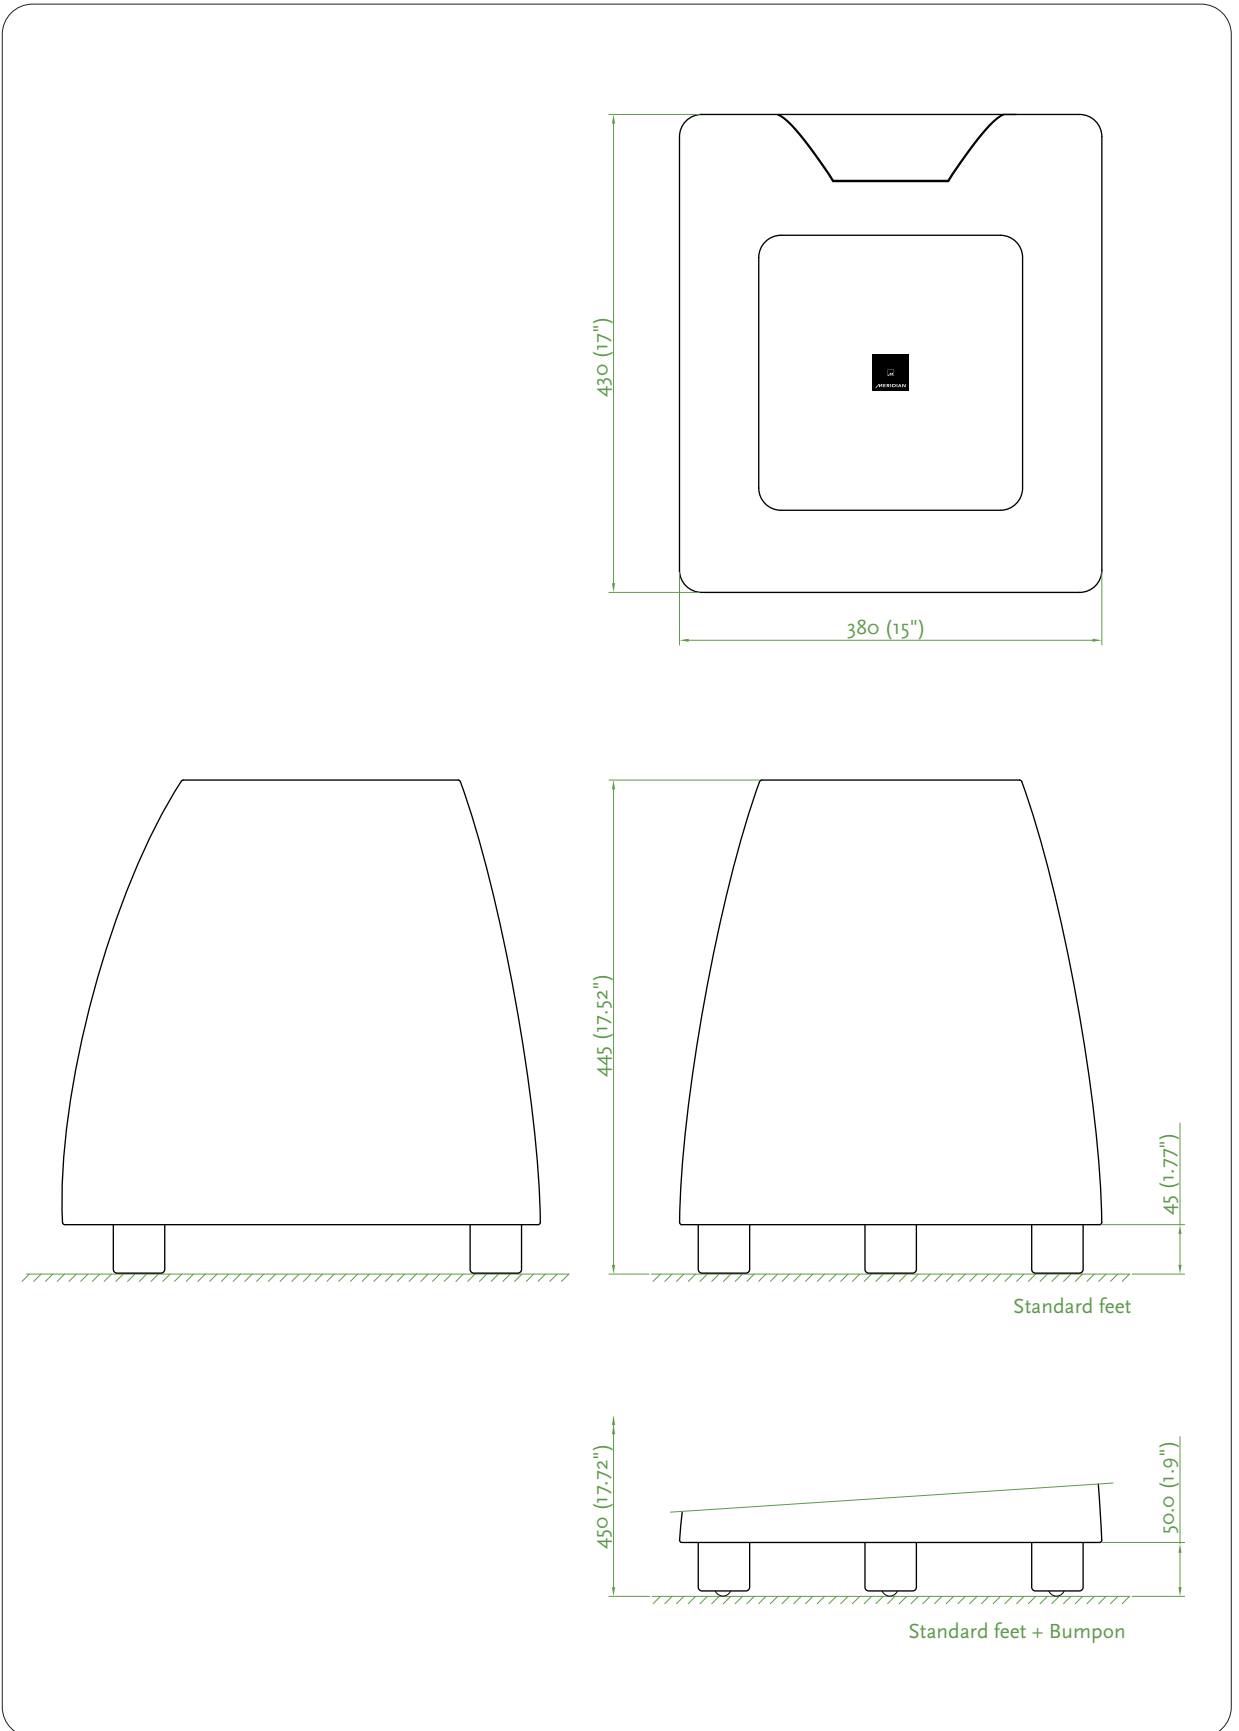

Notes

- 1) Drawing for installation & room layout purposes only.
- 2) Dimensions in mm & (inch)

DSW

Designed and made in England by Meridian Audio Limited
Registered Design and Copyright ©2011